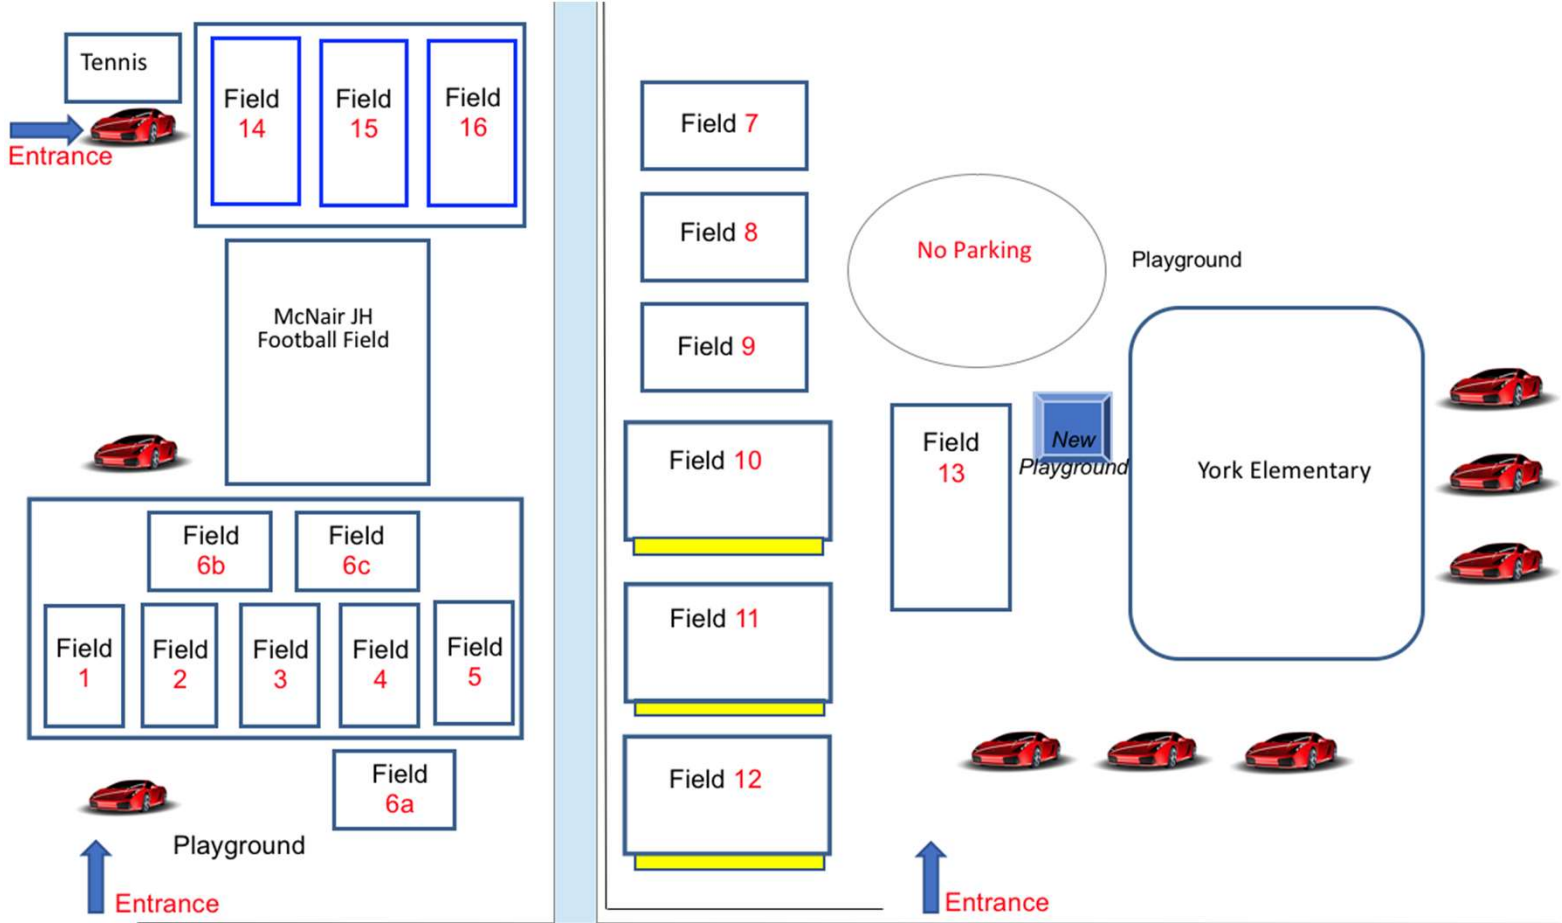

Week	Date	Time	Home	Away	Field
5	4/20/2024	8:00:00	Navy U6	Teal U6	Field 3
5	4/20/2024	8:00:00	Pink U6	Lavender U6	Field 4
5	4/20/2024	8:00:00	Hunter U6	Royal U6	Field 5
5	4/20/2024	9:00:00	Kelly U6	Orange U6	Field 1
5	4/20/2024	9:00:00	White U6	Turquoise U6	Field 2
5	4/20/2024	9:00:00	Burgundy U6	Lemon U6	Field 3
5	4/20/2024	9:00:00	Lime U6	Propel U6	Field 4
5	4/20/2024	9:00:00	Charcoal U6	Purple U6	Field 5
5	4/20/2024	10:00:00	Gold U6	Silver U6	Field 1
6	4/27/2024	8:00:00	Fuchsia U6	Hunter U6	Field 1
6	4/27/2024	8:00:00	Red U6	Navy U6	Field 2
6	4/27/2024	8:00:00	Pink U6	Royal U6	Field 3
6	4/27/2024	8:00:00	Cha U6	Teal U6	Field 4
6	4/27/2024	8:00:00	Lavender U6	United FC U6	Field 5
6	4/27/2024	9:00:00	Turquoise U6	Purple U6	Field 1
6	4/27/2024	9:00:00	Propel U6	Kelly U6	Field 2
6	4/27/2024	9:00:00	Charcoal U6	Lime U6	Field 3
6	4/27/2024	9:00:00	Orange U6	Gold U6	Field 4
6	4/27/2024	9:00:00	Lemon U6	White U6	Field 5
6	4/27/2024	10:00:00	Silver U6	Burgundy U6	Field 1
7	5/4/2024	8:00:00	Navy U6	Cha U6	Field 1
7	5/4/2024	8:00:00	Hunter U6	Red U6	Field 2
7	5/4/2024	8:00:00	Pink U6	Fuchsia U6	Field 3
7	5/4/2024	8:00:00	United FC U6	Royal U6	Field 4
7	5/4/2024	8:00:00	Teal U6	Lavender U6	Field 5
7	5/4/2024	9:00:00	Kelly U6	Charcoal U6	Field 1
7	5/4/2024	9:00:00	Gold U6	Propel U6	Field 2
7	5/4/2024	9:00:00	Purple U6	White U6	Field 3
7	5/4/2024	9:00:00	Lemon U6	Silver U6	Field 4
7	5/4/2024	9:00:00	Lime U6	Turquoise U6	Field 5
7	5/4/2024	10:00:00	Burgundy U6	Orange U6	Field 1
8	5/11/2024	8:00:00	Royal U6	Teal U6	Field 1
8	5/11/2024	8:00:00	Red U6	Pink U6	Field 2
8	5/11/2024	8:00:00	Fuchsia U6	United FC U6	Field 3
8	5/11/2024	8:00:00	Hunter U6	Navy U6	Field 4
8	5/11/2024	8:00:00	Lavender U6	Cha U6	Field 5
8	5/11/2024	9:00:00	Charcoal U6	Gold U6	Field 1
8	5/11/2024	9:00:00	White U6	Silver U6	Field 2
8	5/11/2024	9:00:00	Purple U6	Lime U6	Field 3
8	5/11/2024	9:00:00	Turquoise U6	Kelly U6	Field 4
8	5/11/2024	9:00:00	Orange U6	Lemon U6	Field 5
8	5/11/2024	10:00:00	Propel U6	Burgundy U6	Field 1

2720 Kingsley Dr, Pearland, TX 77584