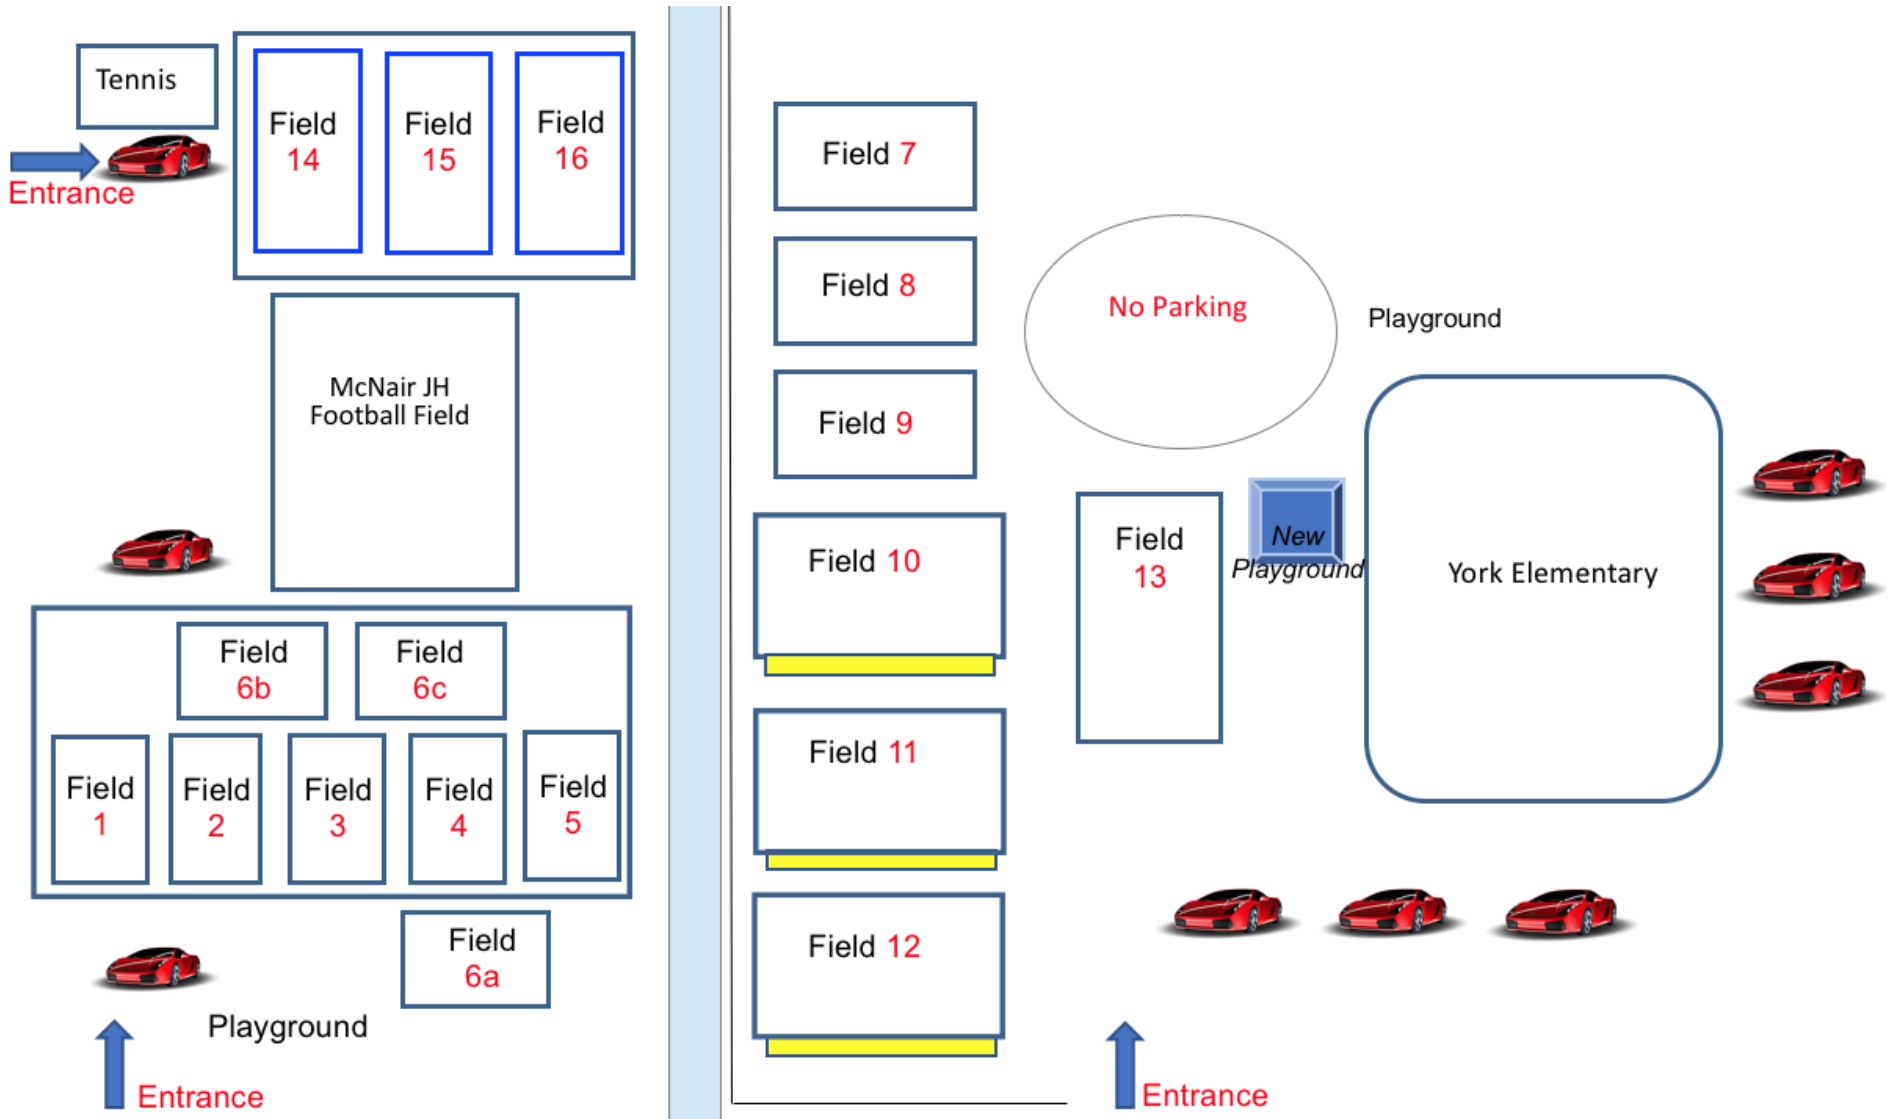

2720 Kingsley Dr, Pearland, TX 77584