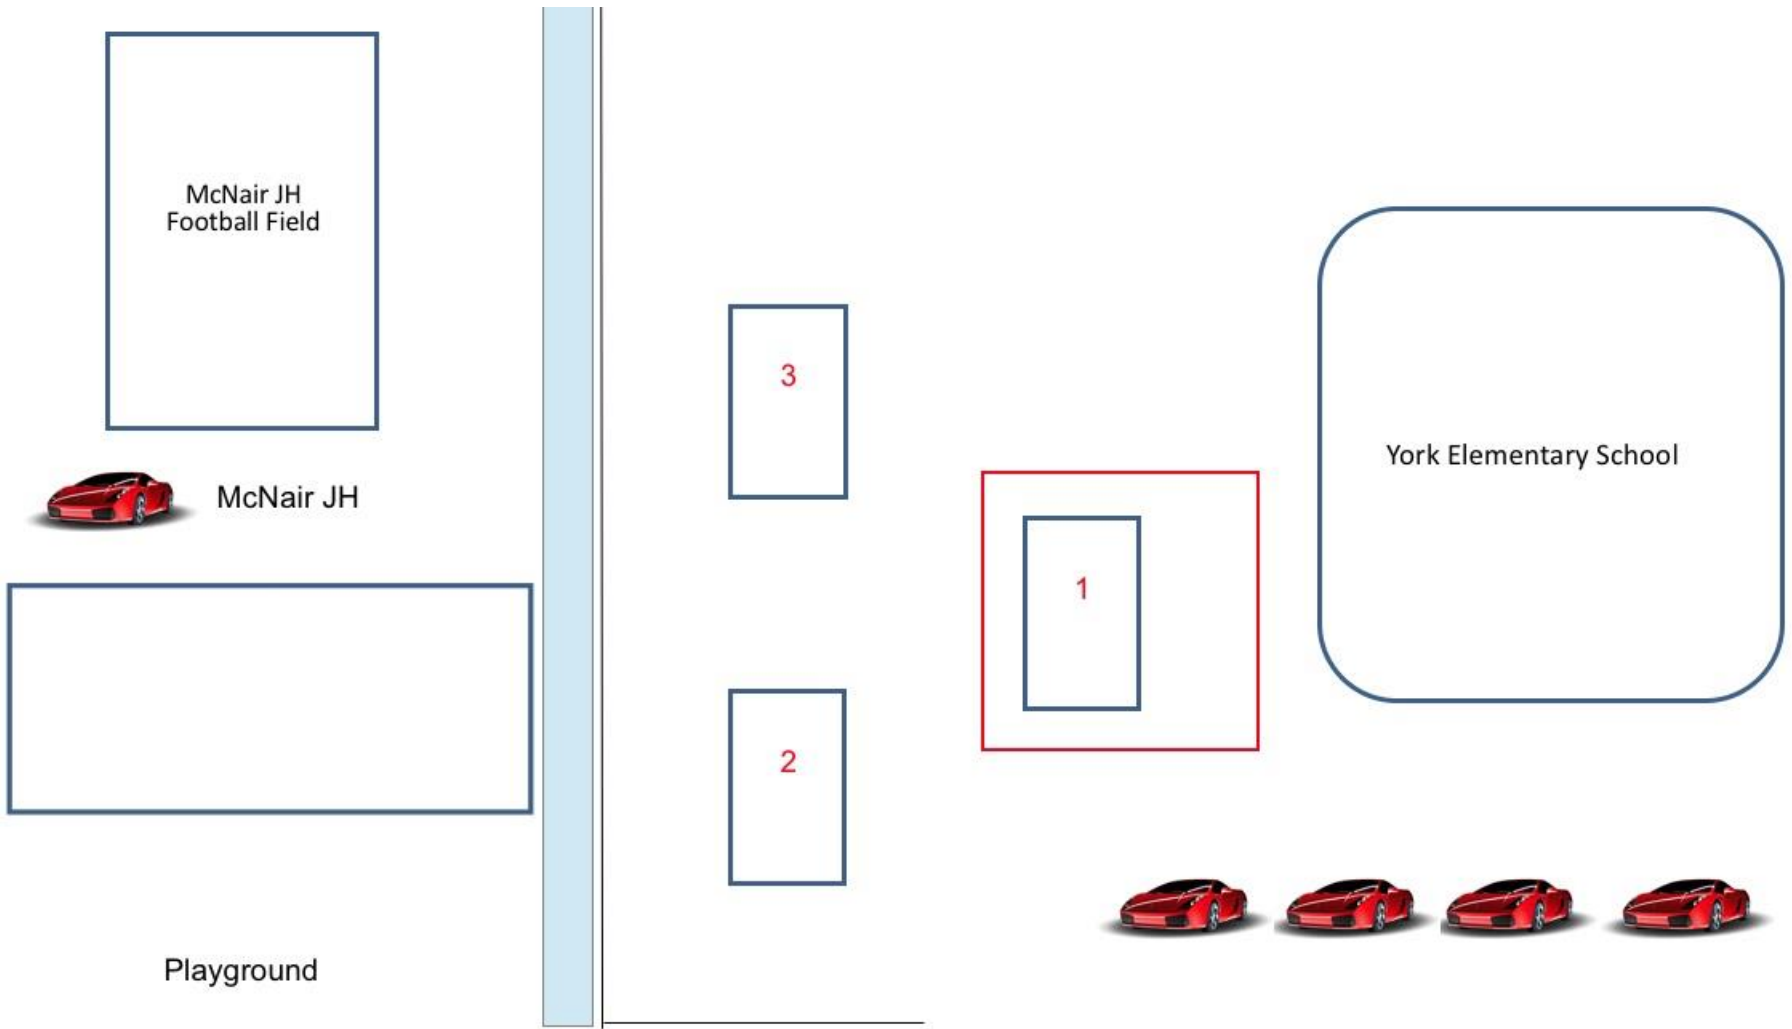

Flag Football Game Schedule-Winter 23

Jr. games 3 & 4 pm.

Location: York Elementary

Home team wears dark. Away light.

Field Map - below

Junior

Time	Home Team		Away Team		Field
Week 1	January 14				
3:00 pm	Eagles		Saints Jr		1
3:00	Cardinals		Vikings		2
3:00	Packers		Panthers		3
4:00	Titans		Chiefs		1
Week 2					
3:00 pm	Eagles		Cardinals		1
3:00	Saints Jr		Packers		2
3:00	Vikings		Titans		3
4:00	Panthers		Chiefs		1
Week 3					
3:00 pm	Eagles		Panthers		1
3:00	Saints Jr		Vikings		2
3:00	Cardinals		Titans		3
4:00	Packers		Chiefs		1
Week 4					
3:00 pm	Eagles		Packers		1
3:00	Saints Jr		Titans		2
3:00	Cardinals		Panthers		3
4:00	Chiefs		Vikings		1
Week 5					
3:00 pm	Vikings		Eagles		1
3:00	Titans		Packers		2
3:00	Saints Jr		Panthers		3
4:00	Chiefs		Cardinals		1
Week 6					
3:00 pm	Titans		Eagles		1
3:00	Cardinals		Packers		2
3:00	Vikings		Panthers		3
4:00	Saints Jr		Chiefs		1
Week 7					
3:00 pm	Chiefs		Eagles		1
3:00	Saints Jr		Cardinals		2
3:00	Panthers		Titans		3
4:00	Vikings		Packers		1

March 5: play week #3

Flag Football Game Schedule-Winter 23

Senior games 4:00 pm.

Location: York Elementary

Home team wears dark. Away light.

Field Map - below

Senior

Time	Home Team		Away Team		Field
Week 1	January 14				
4:00 pm	Broncos		Cowboys		2
4:00	Saints Sr.		Raiders		3
Week 2					
4:00 pm	Saints Sr.		Broncos		2
4:00	Raiders		Cowboys		3
Week 3	Rainout				
4:00 pm	Broncos		Raiders		2
4:00	Cowboys		Saints Sr.		3
Week 4					
4:00 pm	Cowboys		Broncos		2
4:00	Saints Sr.		Raiders		3
Week 5					
4:00 pm	Broncos		Saints Sr.		2
4:00	Raiders		Cowboys		3
Week 6					
4:00 pm	Raiders		Broncos		2
4:00	Cowboys		Saints Sr.		3
Week 7					
4:00 pm	Broncos		Cowboys		2
4:00	Saints Sr.		Raiders		3

March 4 rain makeup

	March 4				
4:00 pm	Broncos		Raiders		2
4:00	Cowboys		Saints Sr.		3

2720 Kingsley Dr, Pearland, TX 77584