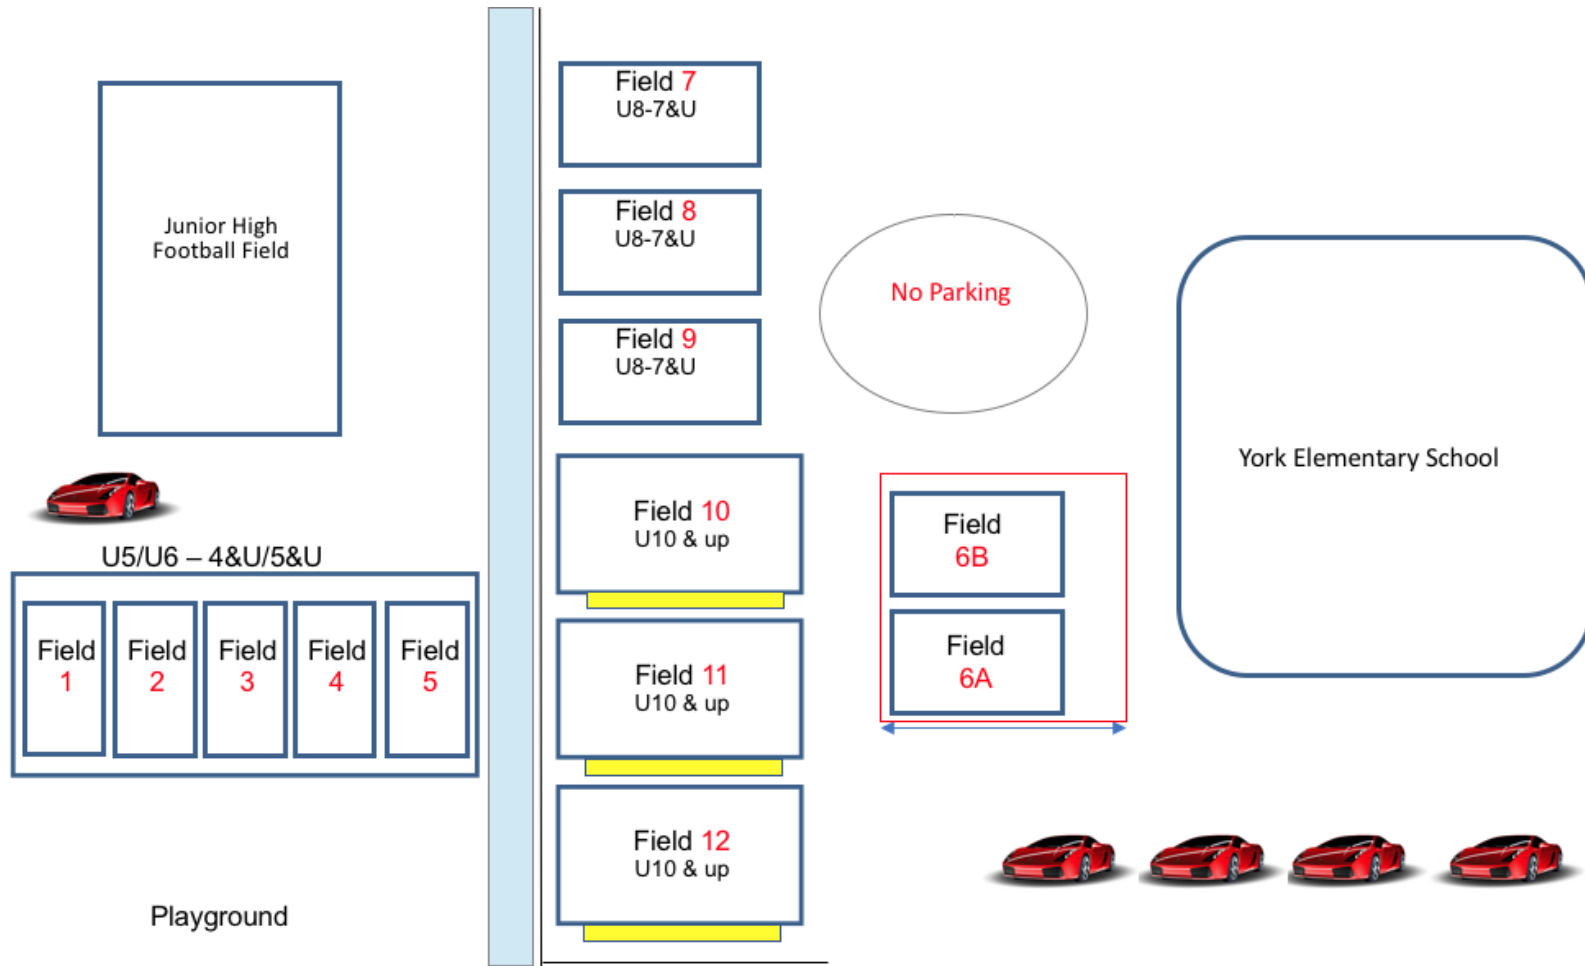

2720 Kingsley Dr, Pearland, TX 77584