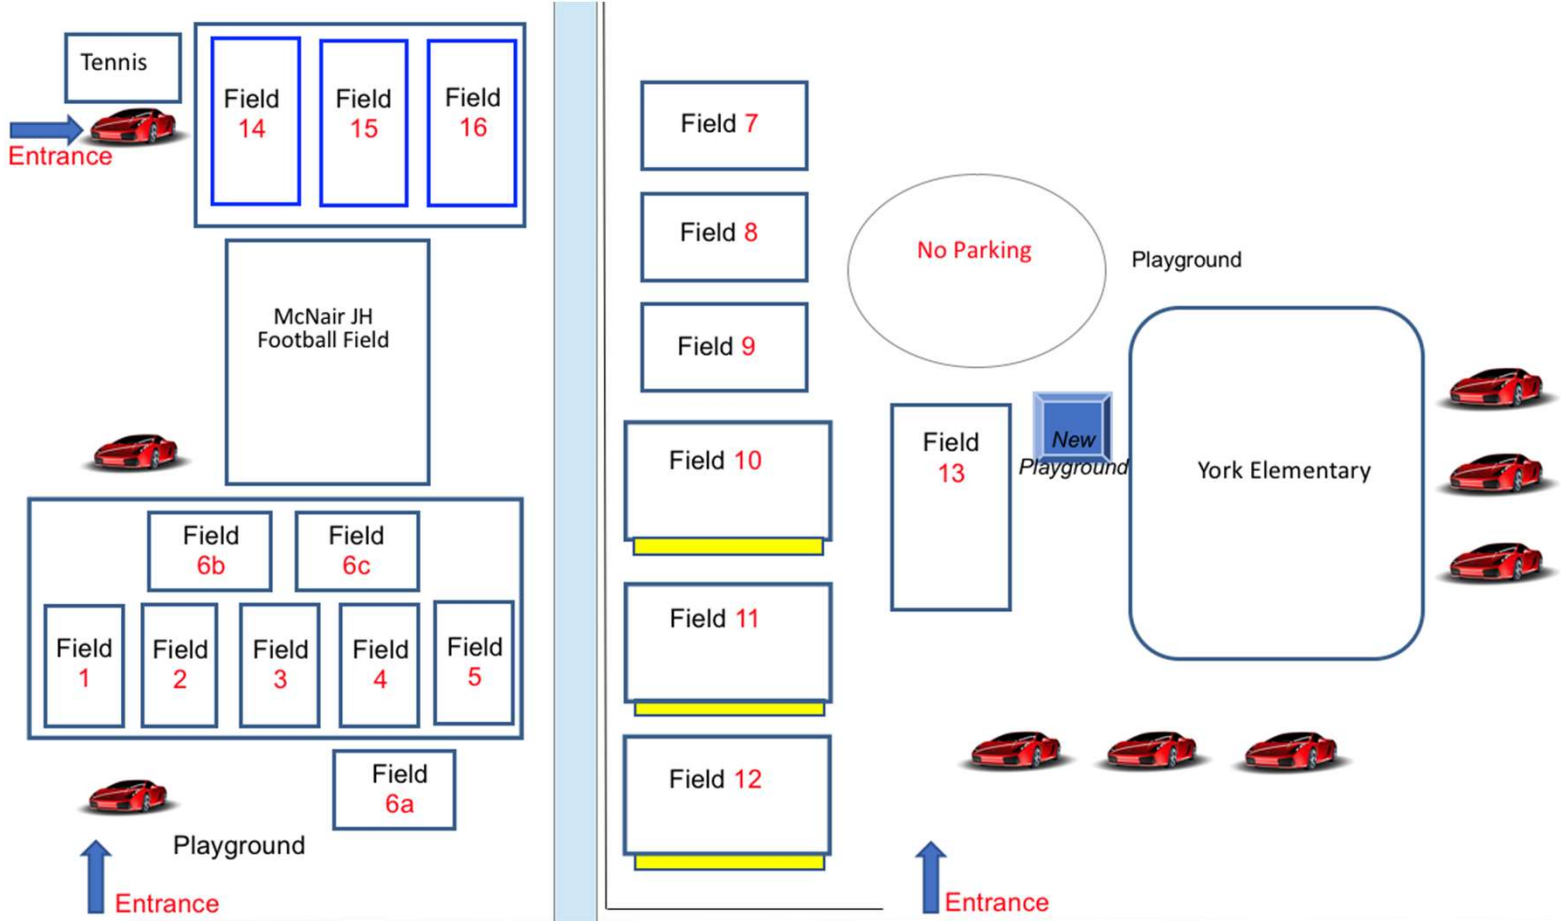

Week	Date	Time	Home	Away	Field
6	4/27/2024	11:00:00	Charcoal Girls U8	Kelly Girls U8	Field 8
6	4/27/2024	11:00:00	Orange Girls U8	Purple Girls U8	Field 9
6	4/27/2024	11:00:00	Cobalt Girls U8	Pink Girls U8	Field 14
6	4/27/2024	11:00:00	Hunter Girls U8	Silver Girls U8	Field 15
6	4/27/2024	12:00:00	Royal Girls U8	White Girls U8	Field 7
6	4/27/2024	12:00:00	Lavender Girls U8	Lemon Girls U8	Field 8
6	4/27/2024	12:00:00	Teal Girls U8	Burgundy Girls U8	Field 9
6	4/27/2024	12:00:00	Fuchsia Girls U8	Navy Girls U8	Field 14
7	5/4/2024	11:00:00	Kelly Girls U8	Royal Girls U8	Field 7
7	5/4/2024	11:00:00	Navy Girls U8	Orange Girls U8	Field 8
7	5/4/2024	11:00:00	Silver Girls U8	Lavender Girls U8	Field 9
7	5/4/2024	11:00:00	Red Girls U8	Burgundy Girls U8	Field 14
7	5/4/2024	11:00:00	White Girls U8	Purple Girls U8	Field 15
7	5/4/2024	12:00:00	Hunter Girls U8	Fuchsia Girls U8	Field 7
7	5/4/2024	12:00:00	Cobalt Girls U8	Gold Girls U8	Field 8
7	5/4/2024	12:00:00	Lemon Girls U8	Pink Girls U8	Field 9
7	5/4/2024	12:00:00	Teal Girls U8	Charcoal Girls U8	Field 14
8	5/11/2024	11:00:00	Burgundy Girls U8	Cobalt Girls U8	Field 7
8	5/11/2024	11:00:00	Royal Girls U8	Teal Girls U8	Field 8
8	5/11/2024	11:00:00	Pink Girls U8	Silver Girls U8	Field 9
8	5/11/2024	11:00:00	Navy Girls U8	White Girls U8	Field 14
8	5/11/2024	11:00:00	Gold Girls U8	Lemon Girls U8	Field 15
8	5/11/2024	12:00:00	Lavender Girls U8	Hunter Girls U8	Field 7
8	5/11/2024	12:00:00	Charcoal Girls U8	Red Girls U8	Field 8
8	5/11/2024	12:00:00	Purple Girls U8	Kelly Girls U8	Field 9
8	5/11/2024	12:00:00	Orange Girls U8	Fuchsia Girls U8	Field 14

2720 Kingsley Dr, Pearland, TX 77584